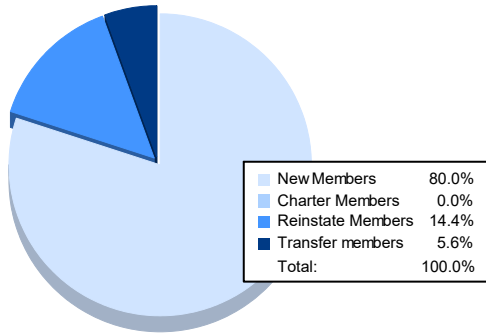

Year	New Clubs	Dropped Clubs	Gain/ Loss Clubs	New Members	Charter Members	Reinstate Members	Transfer Members	Total Member Added	Total Members Dropped	Gain/ Loss Members
2017-2018	0	1	-1	64	0	1	3	68	135	-67
2018-2019	0	2	-2	83	0	3	2	88	103	-15
2019-2020	0	1	-1	57	0	1	3	61	121	-60
2020-2021	0	0	0	64	0	11	6	81	125	-44
2021-2022	0	5	-5	72	0	13	5	90	139	-49
<b>Average</b>	<b>0</b>	<b>2</b>	<b>-2</b>	<b>68</b>	<b>0</b>	<b>6</b>	<b>4</b>	<b>78</b>	<b>125</b>	<b>-47</b>

### Membership Composition June 2022 Cumulative