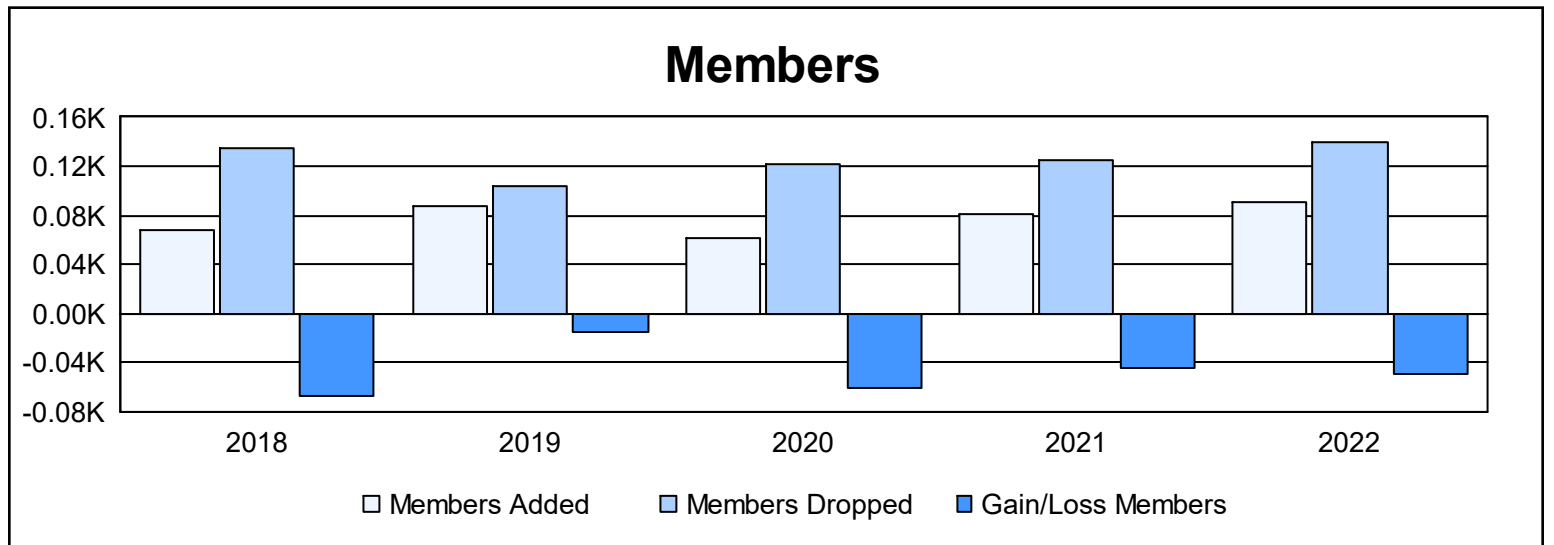

Year	New Clubs	Dropped Clubs	Gain/ Loss Clubs	New Members	Charter Members	Reinstate Members	Transfer Members	Total Member Added	Total Members Dropped	Gain/ Loss Members
2017-2018	0	1	-1	64	0	1	3	68	135	-67
2018-2019	0	2	-2	83	0	3	2	88	103	-15
2019-2020	0	1	-1	57	0	1	3	61	121	-60
2020-2021	0	0	0	64	0	11	6	81	125	-44
2021-2022	0	5	-5	72	0	13	5	90	139	-49
<b>Average</b>	<b>0</b>	<b>2</b>	<b>-2</b>	<b>68</b>	<b>0</b>	<b>6</b>	<b>4</b>	<b>78</b>	<b>125</b>	<b>-47</b>

### Membership Composition June 2022 Cumulative