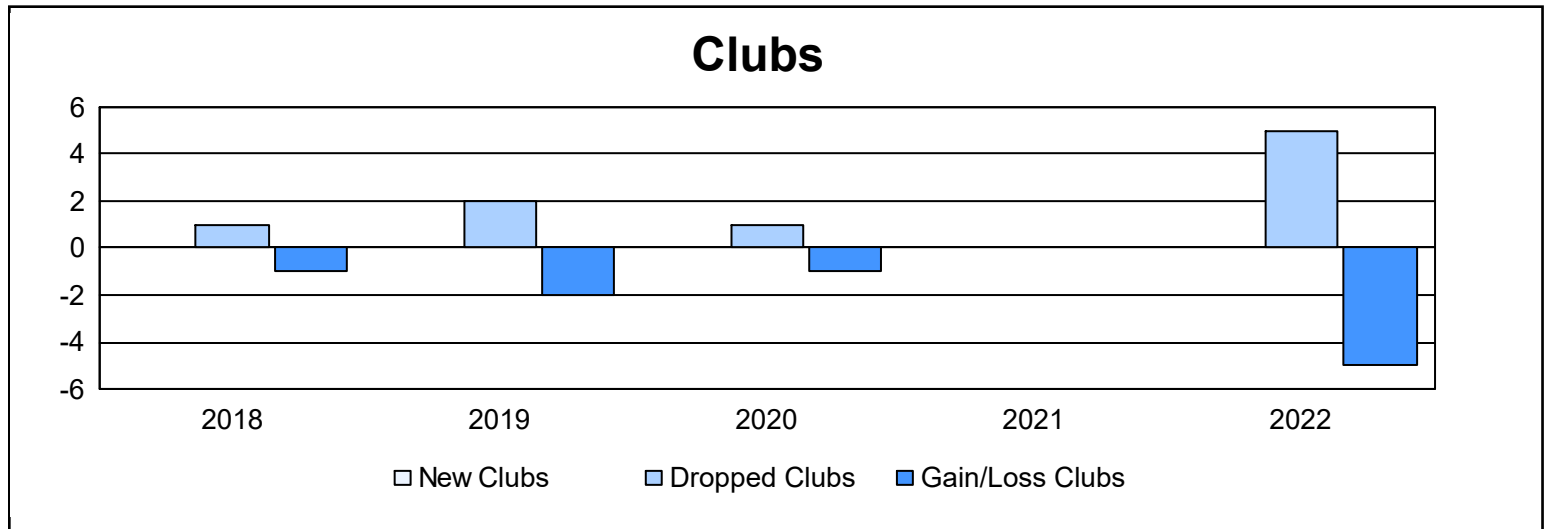

Year	New Clubs	Dropped Clubs	Gain/ Loss Clubs	New Members	Charter Members	Reinstate Members	Transfer Members	Total Member Added	Total Members Dropped	Gain/ Loss Members
2017-2018	0	1	-1	64	0	1	3	68	135	-67
2018-2019	0	2	-2	83	0	3	2	88	103	-15
2019-2020	0	1	-1	57	0	1	3	61	121	-60
2020-2021	0	0	0	64	0	11	6	81	125	-44
2021-2022	0	5	-5	72	0	13	5	90	139	-49
<b>Average</b>	<b>0</b>	<b>2</b>	<b>-2</b>	<b>68</b>	<b>0</b>	<b>6</b>	<b>4</b>	<b>78</b>	<b>125</b>	<b>-47</b>

### Membership Composition June 2022 Cumulative